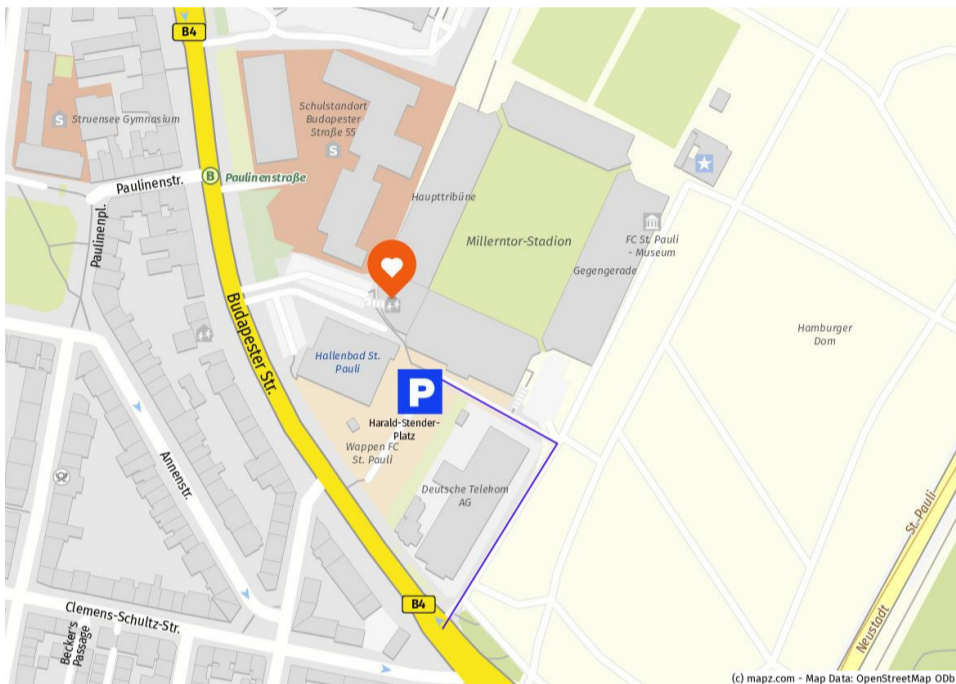

Elimination rounds

Category	Qualification		Format
OD // WD // SD MS // WS // SS	A	≥ 3 victories	Best of 5
	B	< 3 victories	Best of 3

SILPION

HAMBURG OPEN 2024 - ITSF 500

04. - 05.05.2024

Location

Subway Station

St. Pauli (Subway U3 from Central-Station)

Parking

Free parking is available at the location:
Harald-Stender-Platz 1
20359 Hamburg

Catering

Drinks will be served in the hall. In the area there is different options for food. Important! It is forbidden to consume your own drinks on the event grounds.