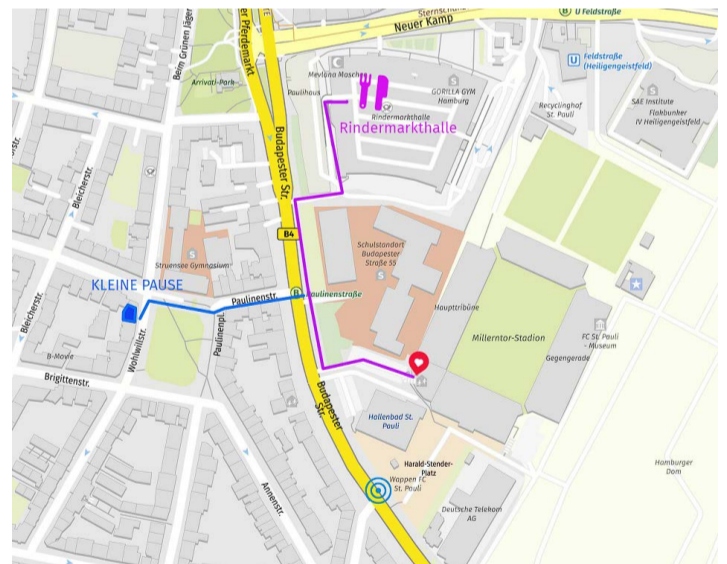

Rights

In accordance with the duty to inform as per Art.14 DSGVO, we would like to point out that photographs and video recordings will be made during this event. We will use these for reporting and public relations aims. For this purpose, the recordings may be published in various local and social media, e.g. website, YouTube channel, Twitch and Facebook pages. Entering the venue is considered as consent.